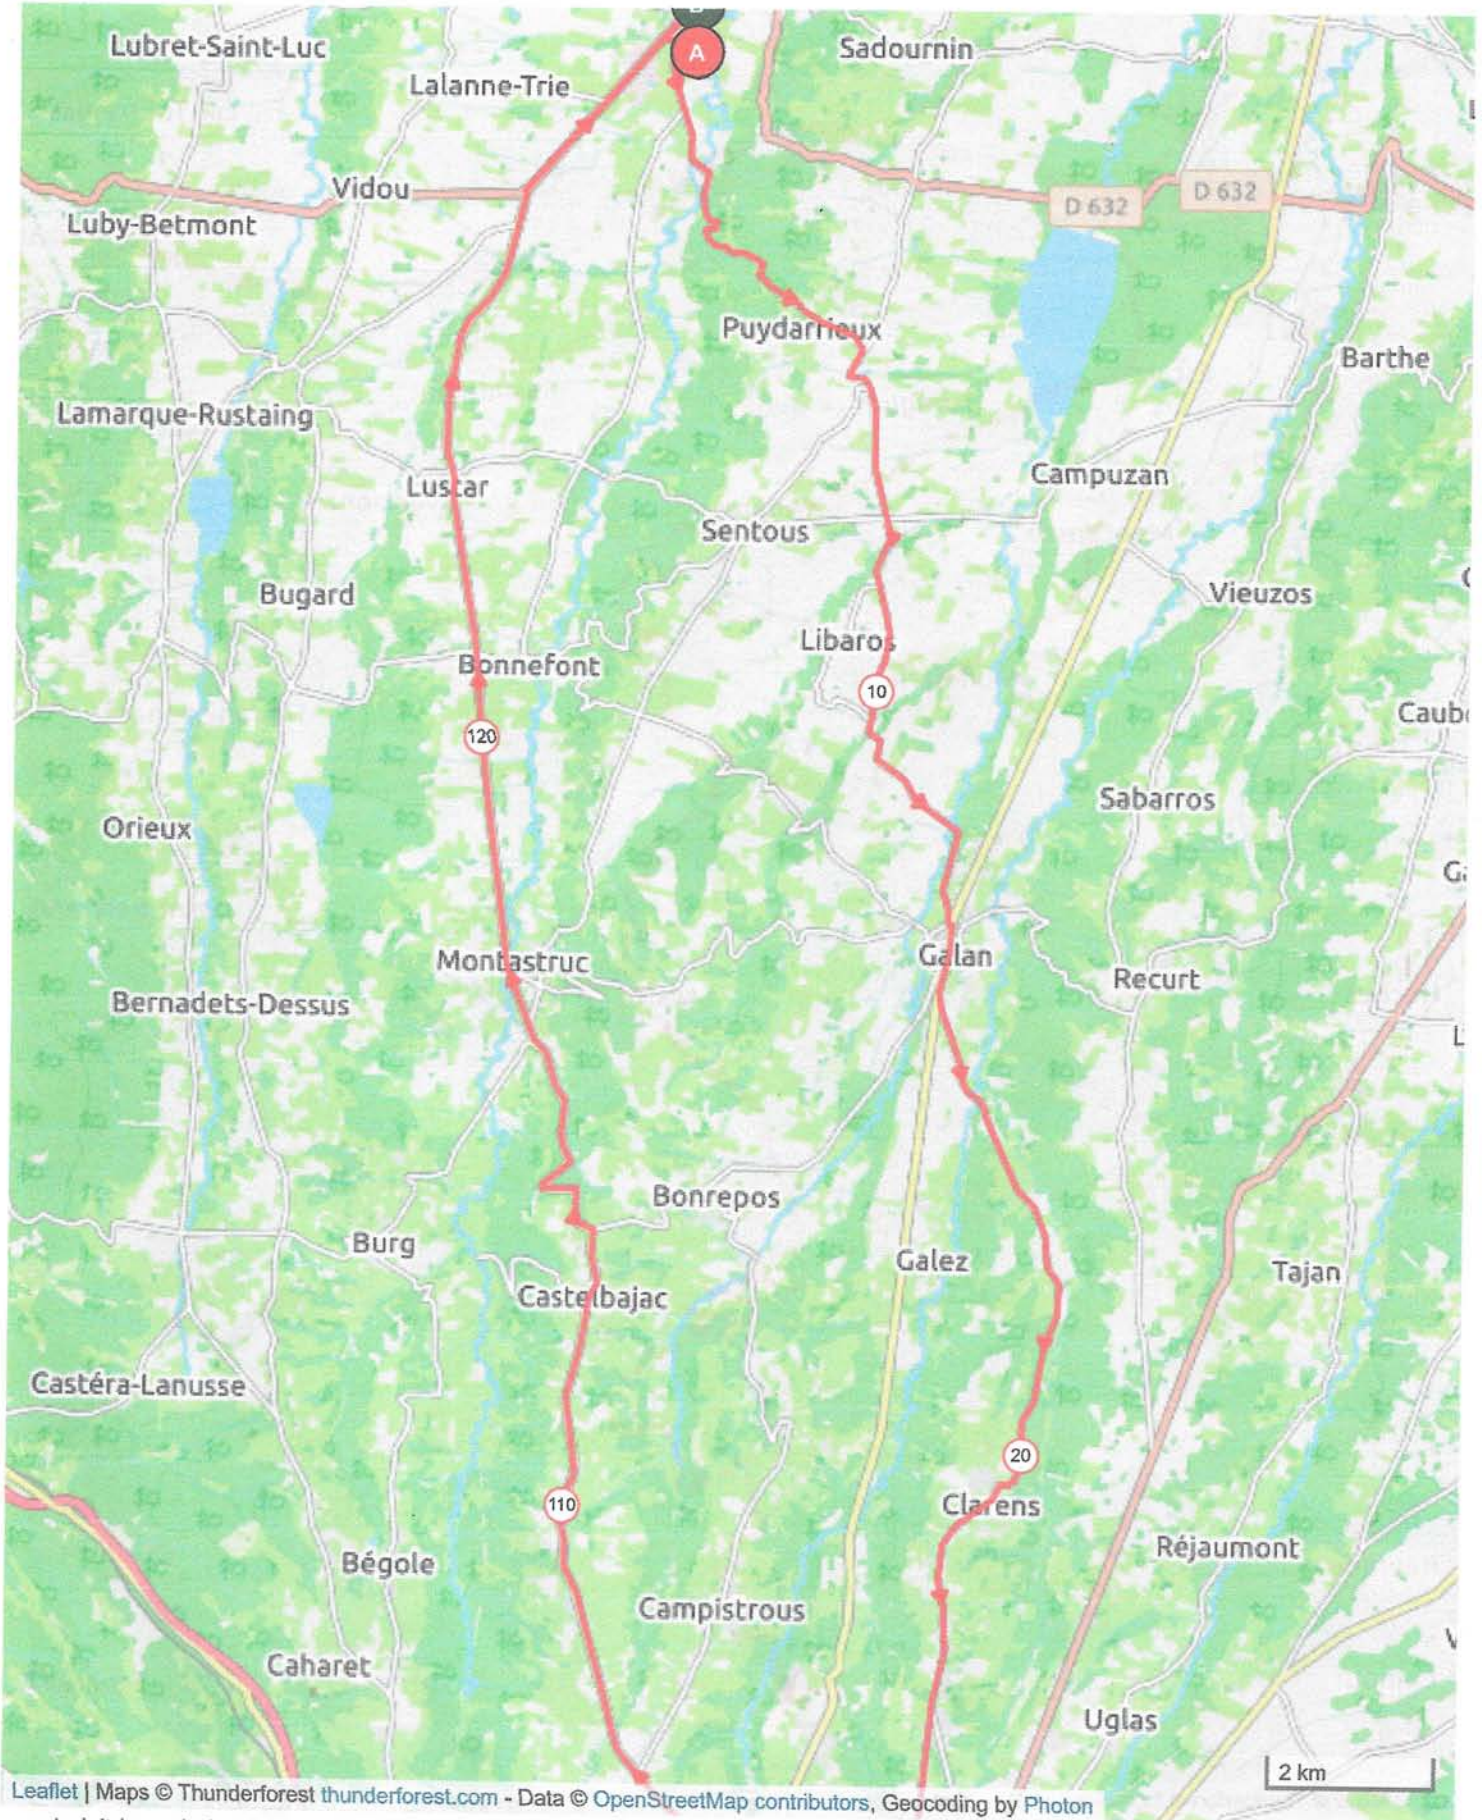

11376657 | Cyclisme - Route | NISTOS 130 kms

Trie-sur-Baïse -> Trie-sur-Baïse

129.563 km 2289 m 2289 m 245 m 1581 m

Leaflet | Maps © Thunderforest thunderforest.com - Data © OpenStreetMap contributors, Geocoding by Photon

© 2020 Openrunner

11376657 | Cyclisme - Route | NISTOS 130 kms

Trie-sur-Baïse -> Trie-sur-Baïse

129.563 km 2289 m 2289 m 245 m 1581 m

Leaflet | Maps © Thunderforest thunderforest.com - Data © OpenStreetMap contributors, Geocoding by Photon