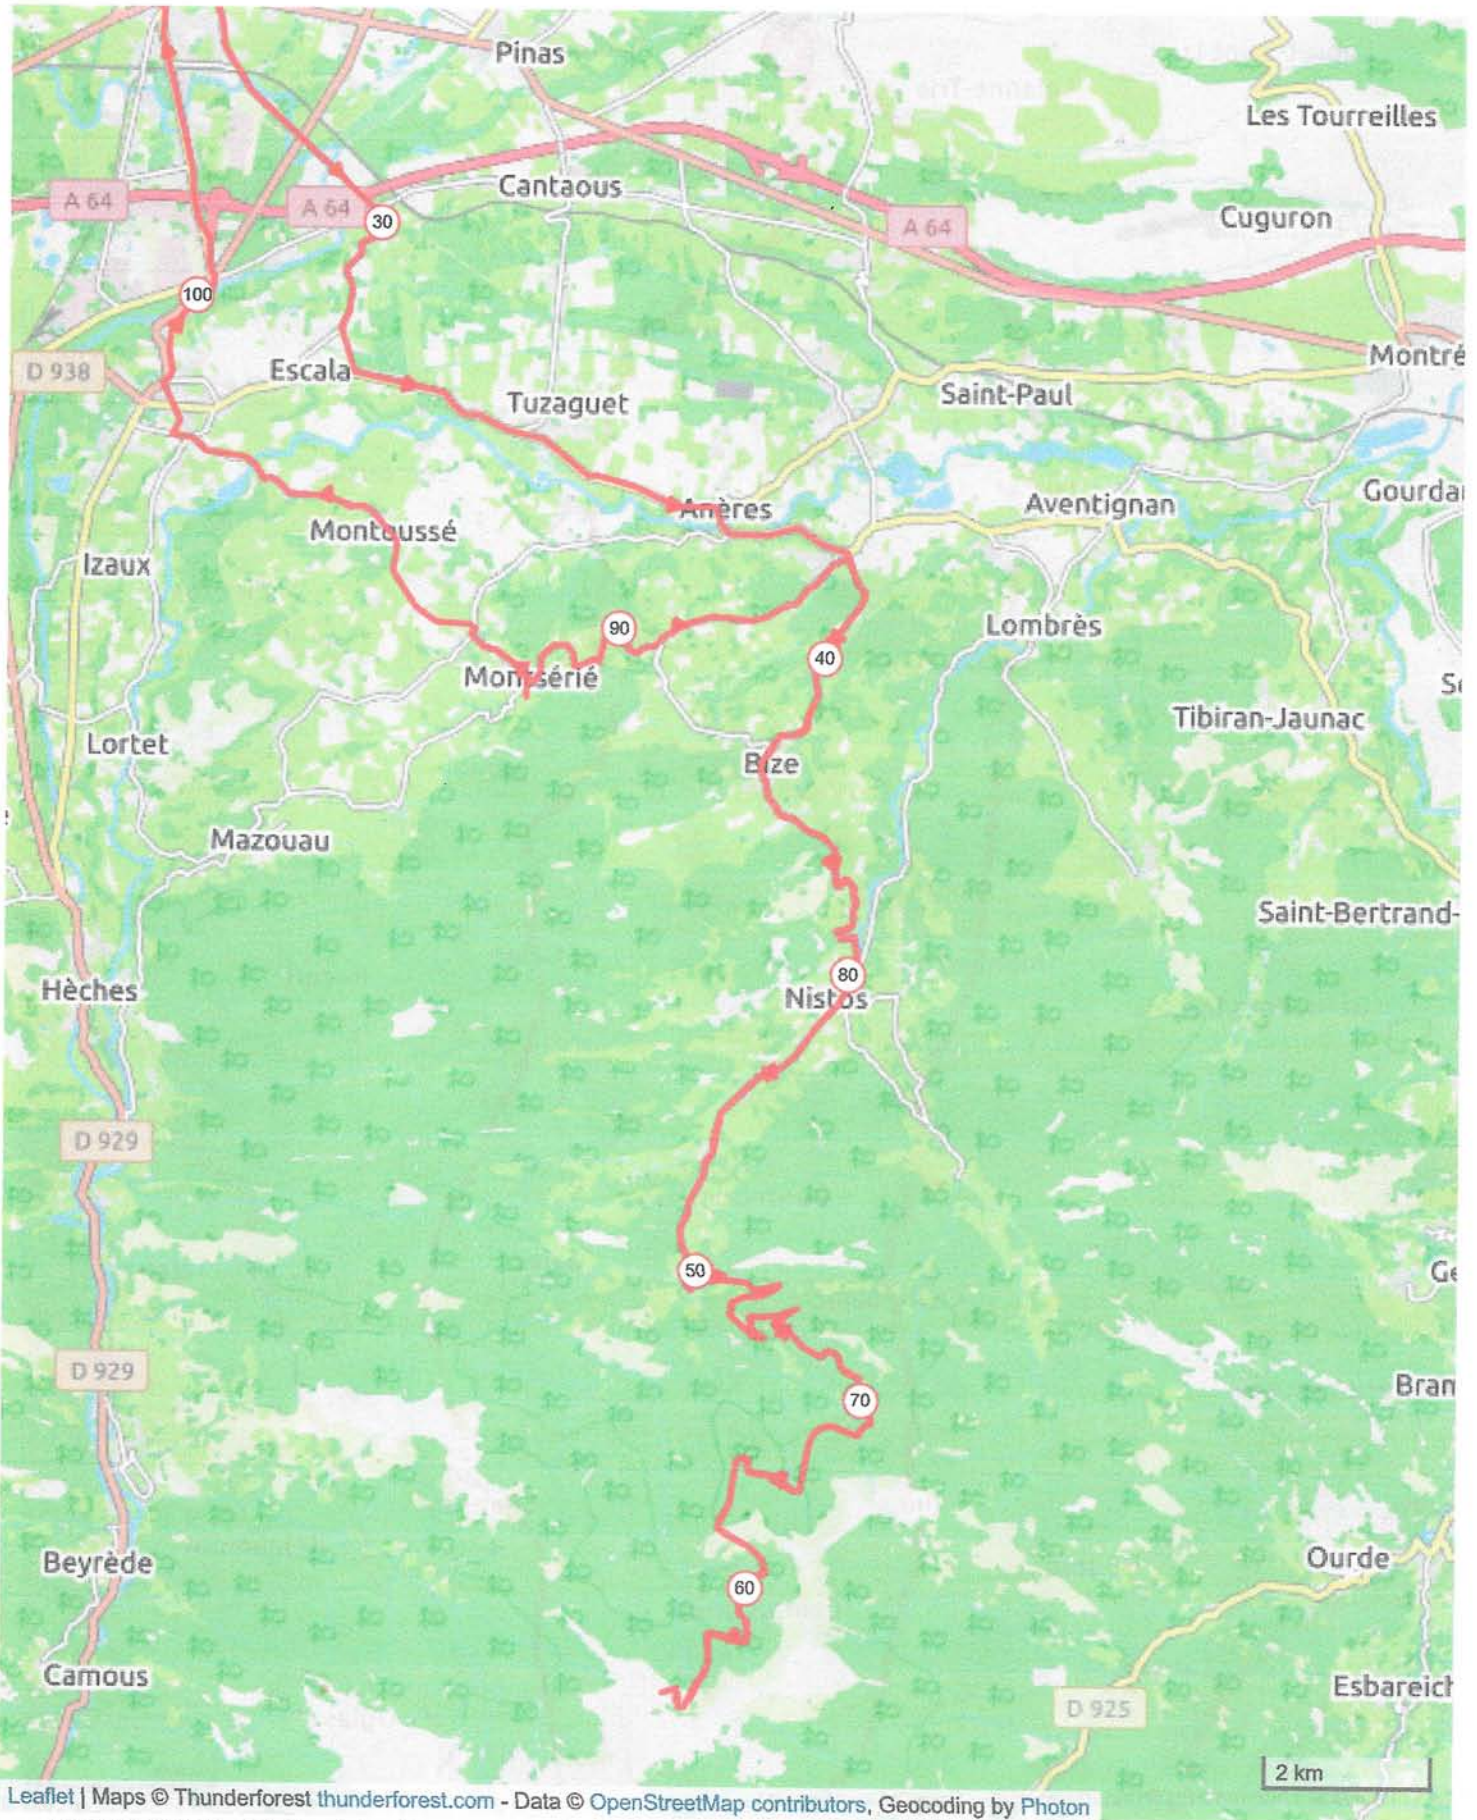

11376657 | Cyclisme - Route | NISTOS 130 kms

Trie-sur-Baïse -> Trie-sur-Baïse

129.563 km 2289 m 2289 m 245 m 1581 m

Leaflet | Maps © Thunderforest thunderforest.com - Data © OpenStreetMap contributors, Geocoding by Photon

© 2020 Openrunner

11376657 | Cyclisme - Route | NISTOS 130 kms

Trie-sur-Baïse -> Trie-sur-Baïse

129.563 km 2289 m 2289 m 245 m 1581 m

Leaflet | Maps © Thunderforest thunderforest.com - Data © OpenStreetMap contributors, Geocoding by Photon