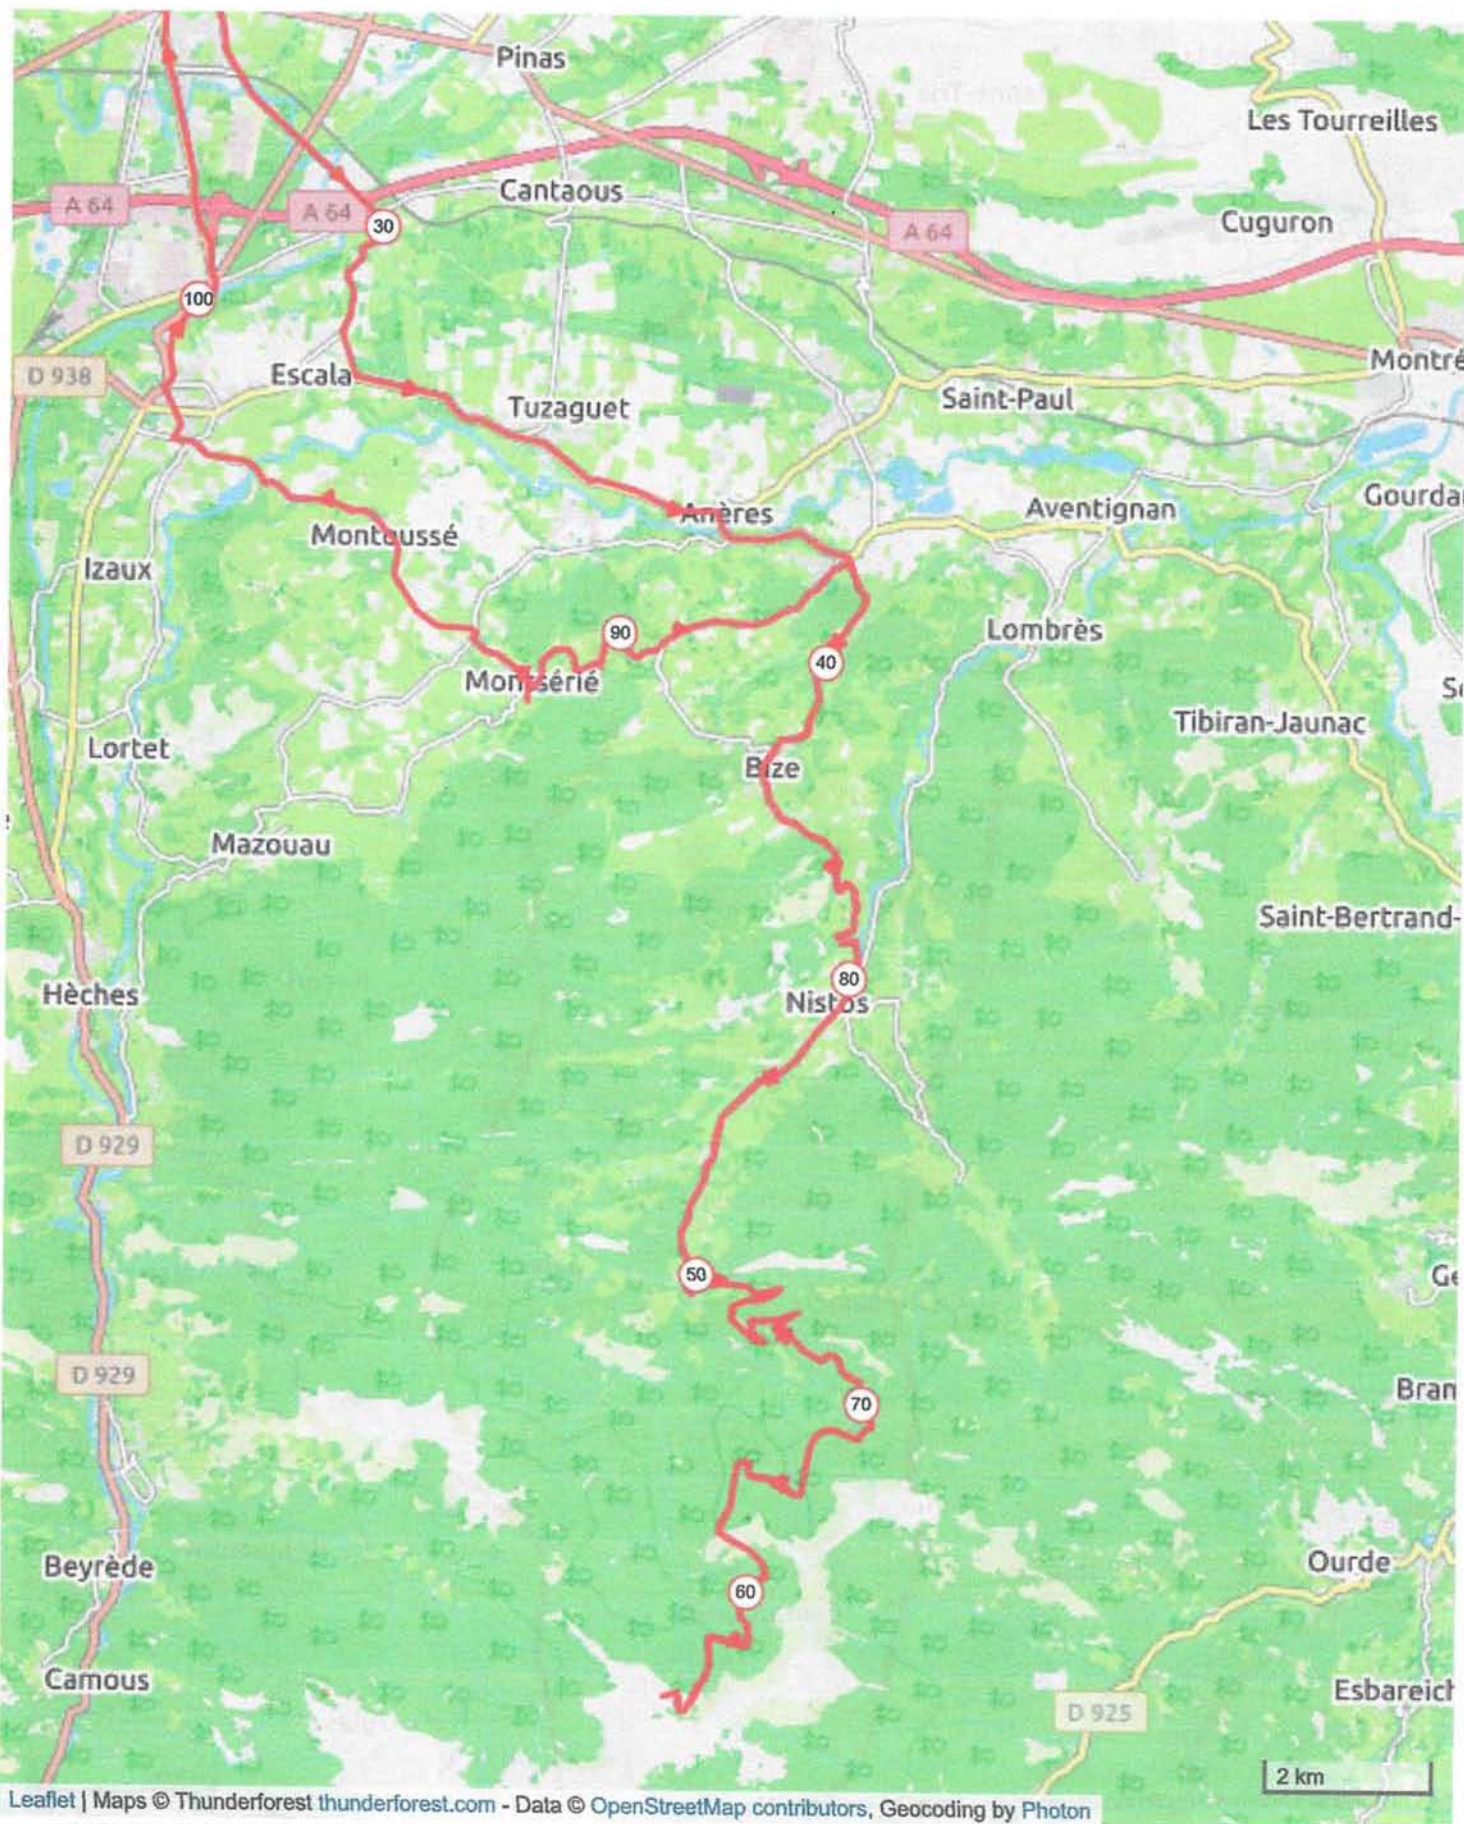

# 11376657 | Cyclisme - Route | NISTOS 130 kms

· Trie-sur-Baïse -> Trie-sur-Baïse

→ 129.563 km ↑ 2289 m ↓ 2289 m ▲ 245 m ▲ 1581 m

Leaflet | Maps © Thunderforest thunderforest.com - Data © OpenStreetMap contributors, Geocoding by Photon

© 2020 Openrunner

# 11376657 | Cyclisme - Route | NISTOS 130 kms

Trie-sur-Baise -> Trie-sur-Baise

129.563 km 2289 m 2289 m 245 m 1581 m

Leaflet | Maps © Thunderforest thunderforest.com - Data © OpenStreetMap contributors, Geocoding by Photon