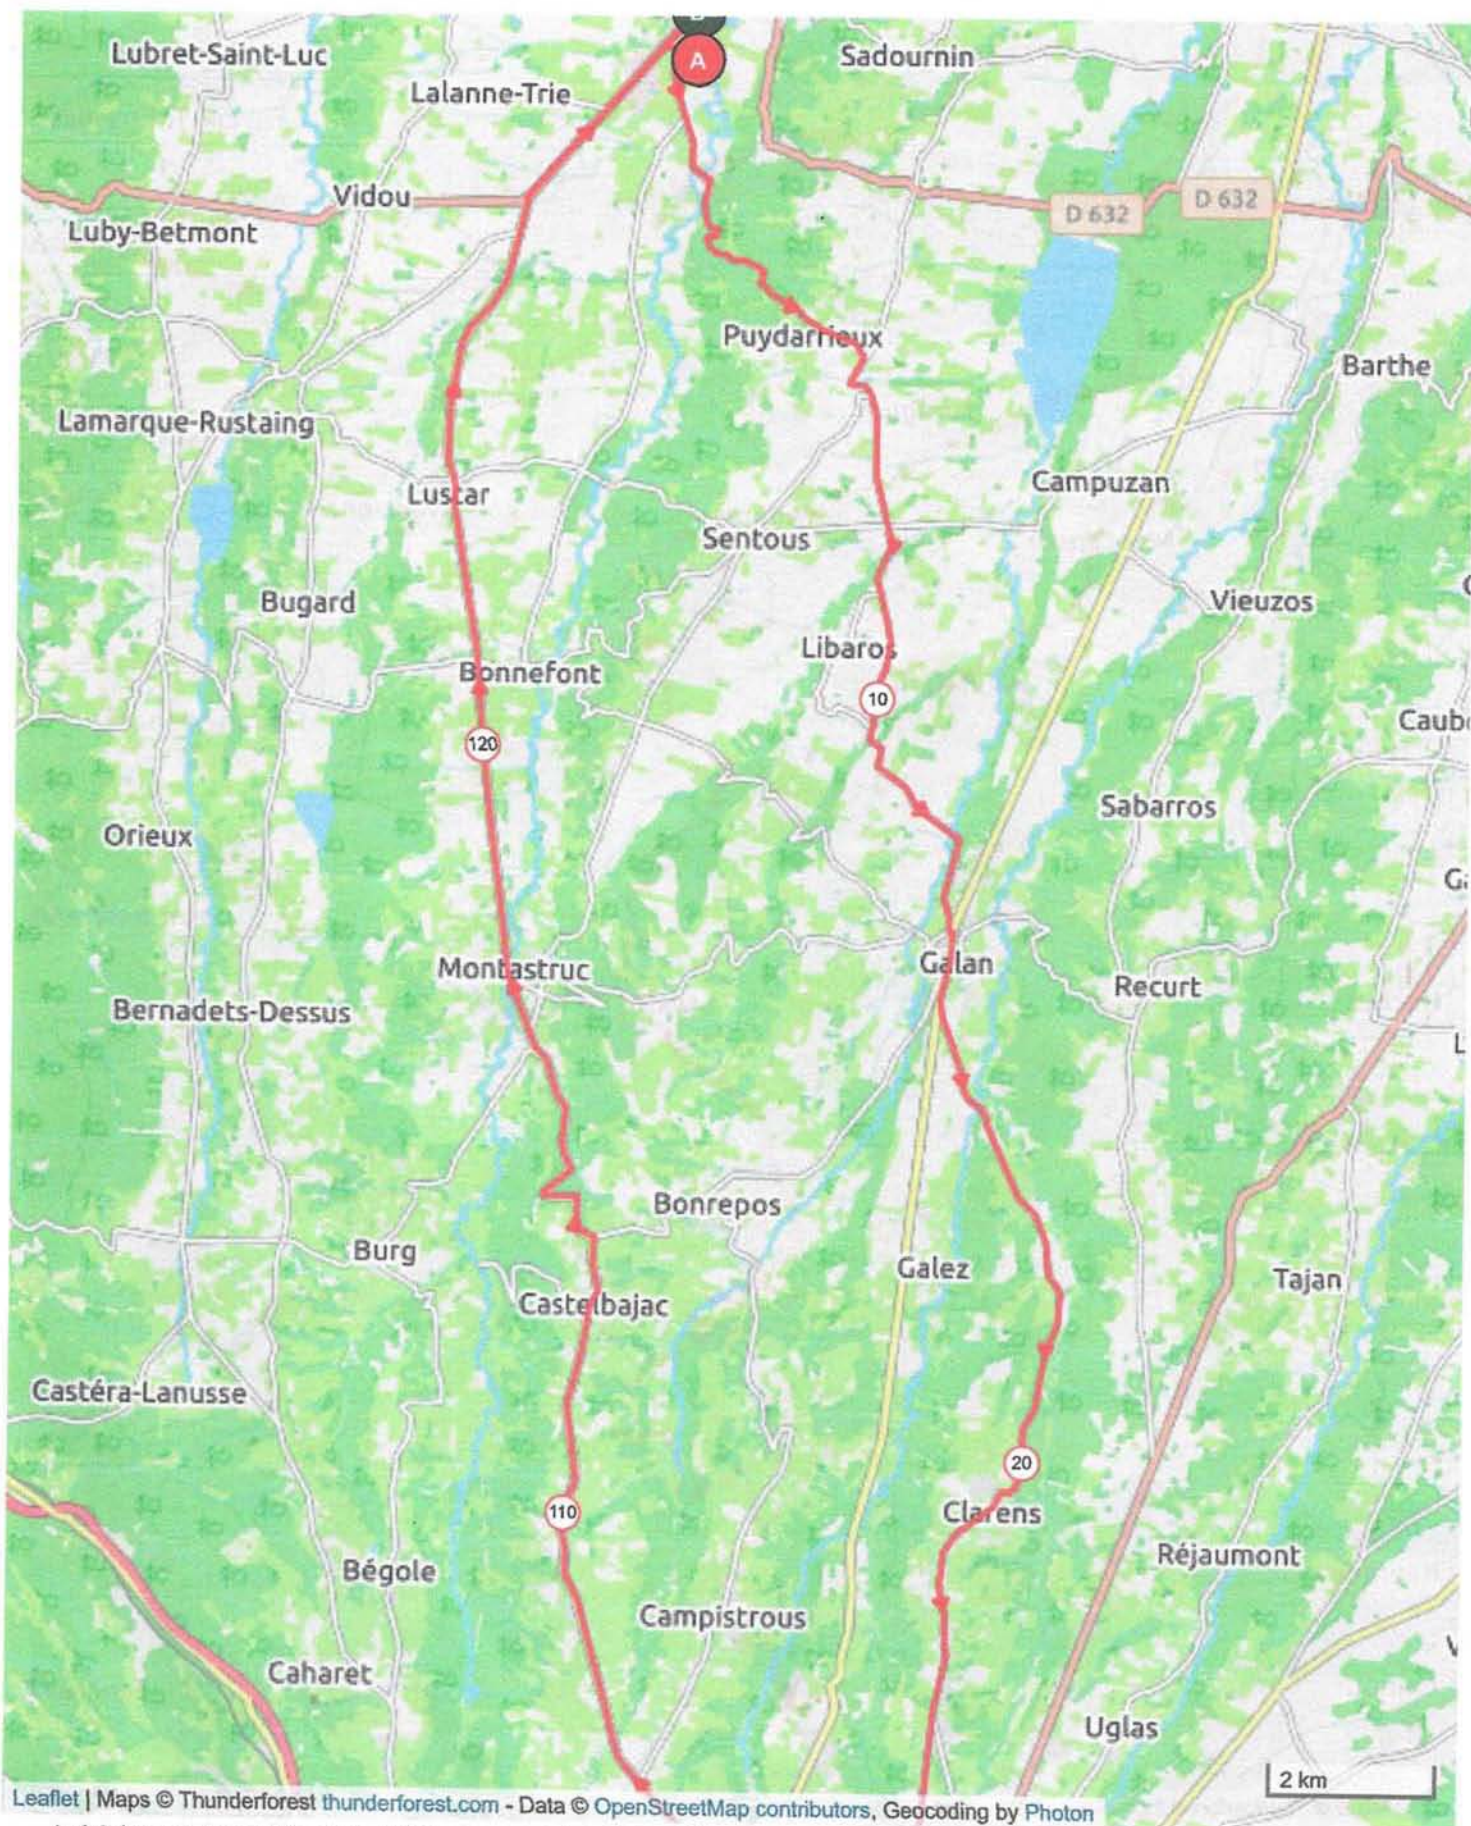

# 11376657 | Cyclisme - Route | NISTOS 130 kms

· Trie-sur-Baïse -> Trie-sur-Baïse

→ 129.563 km ↑ 2289 m ↓ 2289 m ▲ 245 m ▲ 1581 m

Leaflet | Maps © Thunderforest thunderforest.com - Data © OpenStreetMap contributors, Geocoding by Photon

© 2020 Openrunner

# 11376657 | Cyclisme - Route | NISTOS 130 kms

Trie-sur-Baise -> Trie-sur-Baise

129.563 km 2289 m 2289 m 245 m 1581 m

Leaflet | Maps © Thunderforest thunderforest.com - Data © OpenStreetMap contributors, Geocoding by Photon